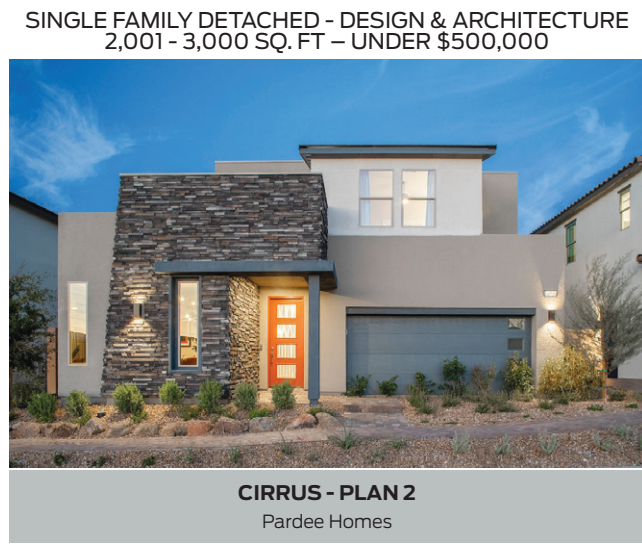

**SANDALWOOD - PLAN 2**  
Pardee Homes

SINGLE FAMILY LUXURY DETACHED PRODUCTION HOME PRICED \$750,000 - \$1,299,000

**MESA RIDGE VIEW POINT COLLECTION - SPRING**  
Toll Brothers

INTERIOR MERCHANDISING HOME SALES PRICE UNDER \$500,000

INTERIOR MERCHANDISING HOME SALES PRICE OVER \$1,000,000

**THE NEW AMERICAN HOME 2020**  
Sun West Custom Homes LLC

NEW PRODUCTION COMMUNITY AMENITY

**OUTLOOK CLUB**  
Trilogy by Shea Homes

MASTER PLANNED MARKETING CAMPAIGN

**THE NEW AMERICAN HOME 2020**  
Sun West Custom Homes LLC

SINGLE FAMILY DETACHED - DESIGN & ARCHITECTURE UNDER 2,000 SQ. FT

**JADE RIDGE**  
William Lyon Homes

SINGLE FAMILY DETACHED - DESIGN & ARCHITECTURE 2,001 - 3,000 SQ. FT - UNDER \$500,000

**CIRRUS - PLAN 2**  
Pardee Homes

SINGLE FAMILY DETACHED - DESIGN & ARCHITECTURE 2,001 - 3,000 SQ. FT - \$500,001 - \$750,000

**MIDNIGHT RIDGE - PLAN 3**  
Pardee Homes

SINGLE FAMILY DETACHED - DESIGN & ARCHITECTURE 3,001 - 4,000 SQ. FT - UNDER \$500,000